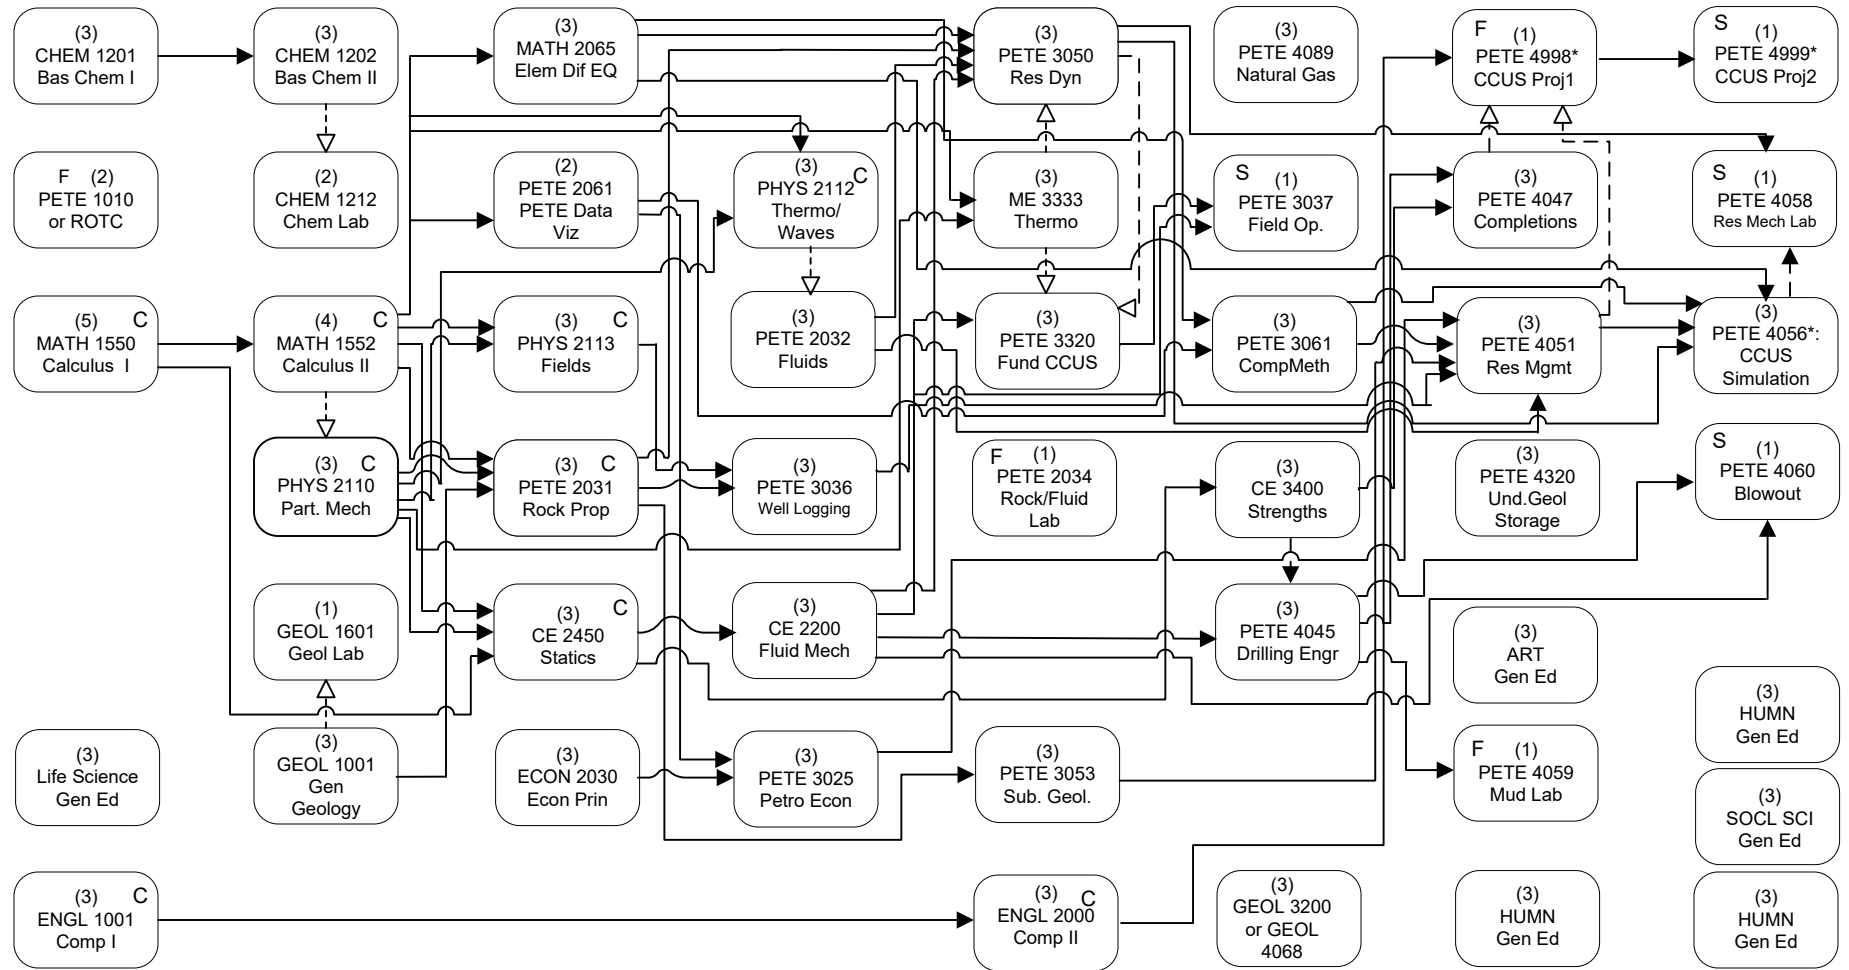

PETE

PETE

HOURS: 16 16 17 15 16 16 17 15 = 128

FLOWCHART LEGEND

- ▶ Credit required
- - - - -▶ Credit or registration required

C Grade of "C" or better required

- F Course taught in fall only
- S Course taught in spring only

General Education -
See 2024-2025 General Catalog

3207 Patrick F. Taylor Hall Petroleum Engineering Office
www.lsu.edu/eng/pete/